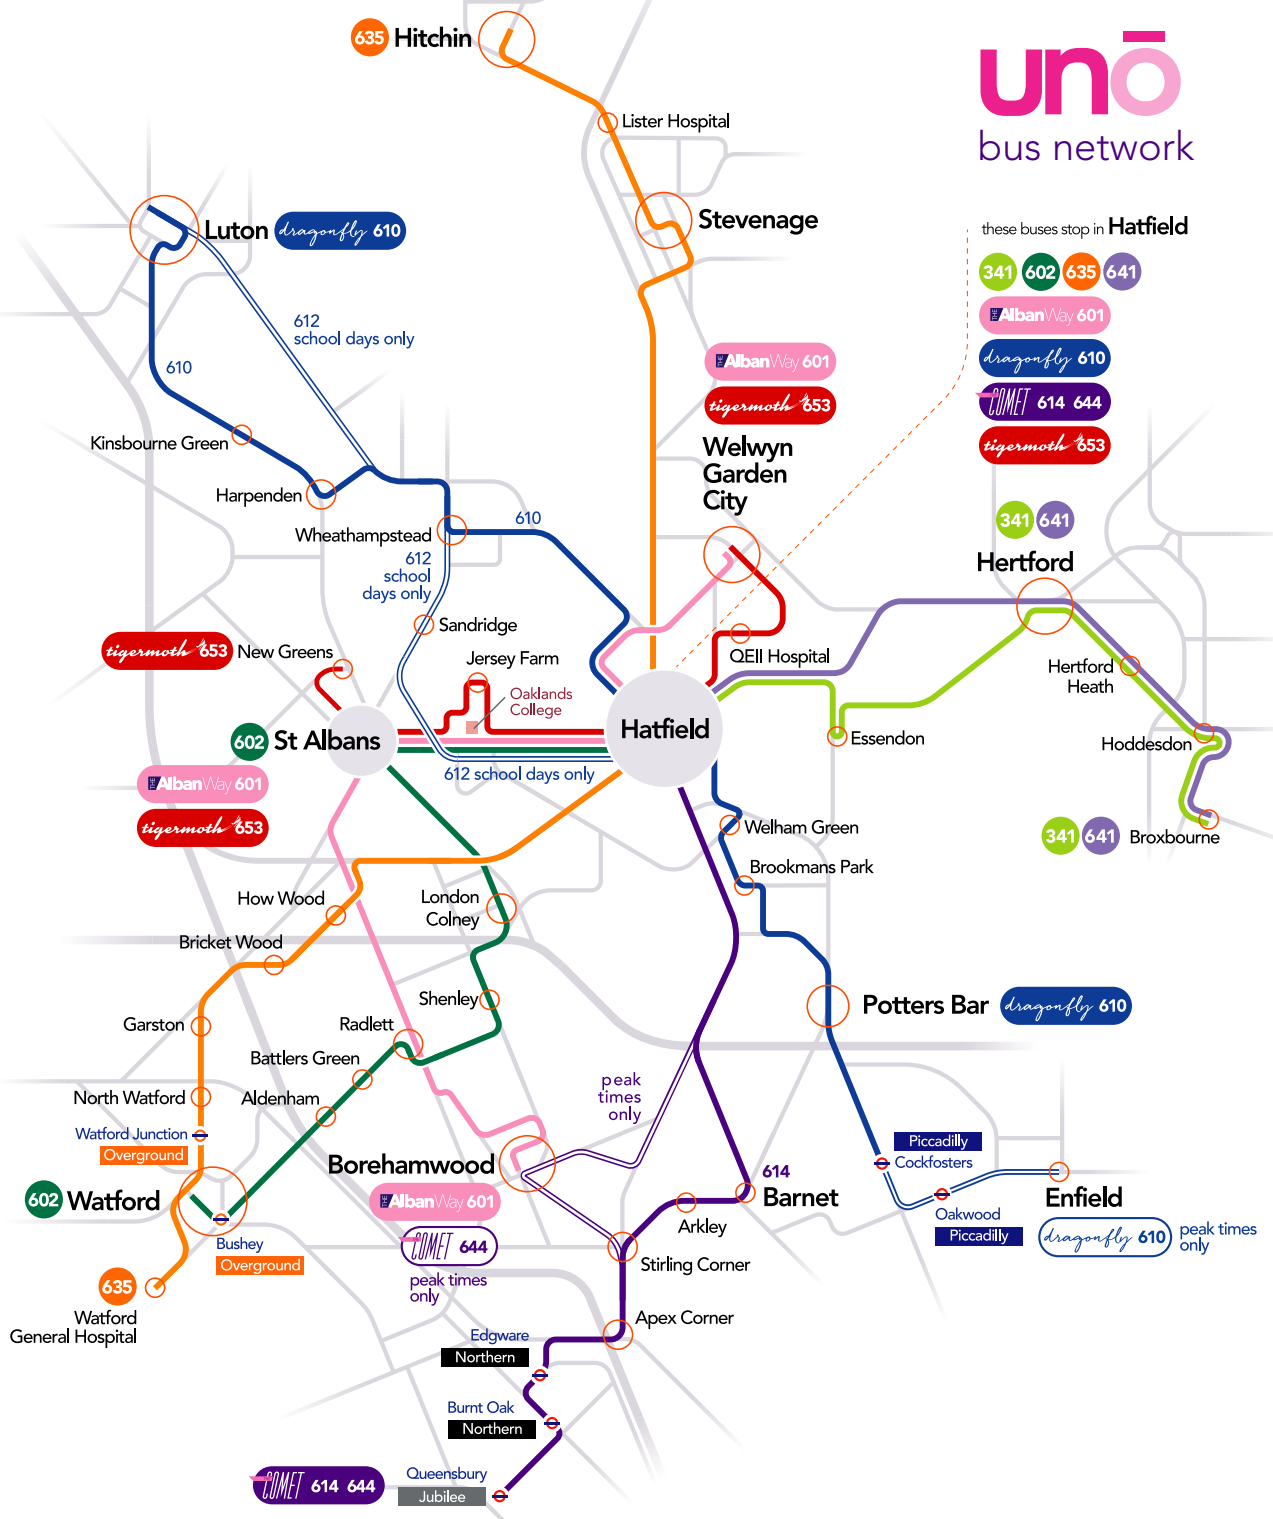

unō bus network

these buses stop in Hatfield

- 341 602 635 641
- Alban Way 601
- Dragonfly 610
- COMET 614 644
- Tigermoth 653

- 341 641

- Hertford
- Hertford Heath
- Hoddesdon
- 341 641 Broxbourne

peak times only

peak times only

peak times only